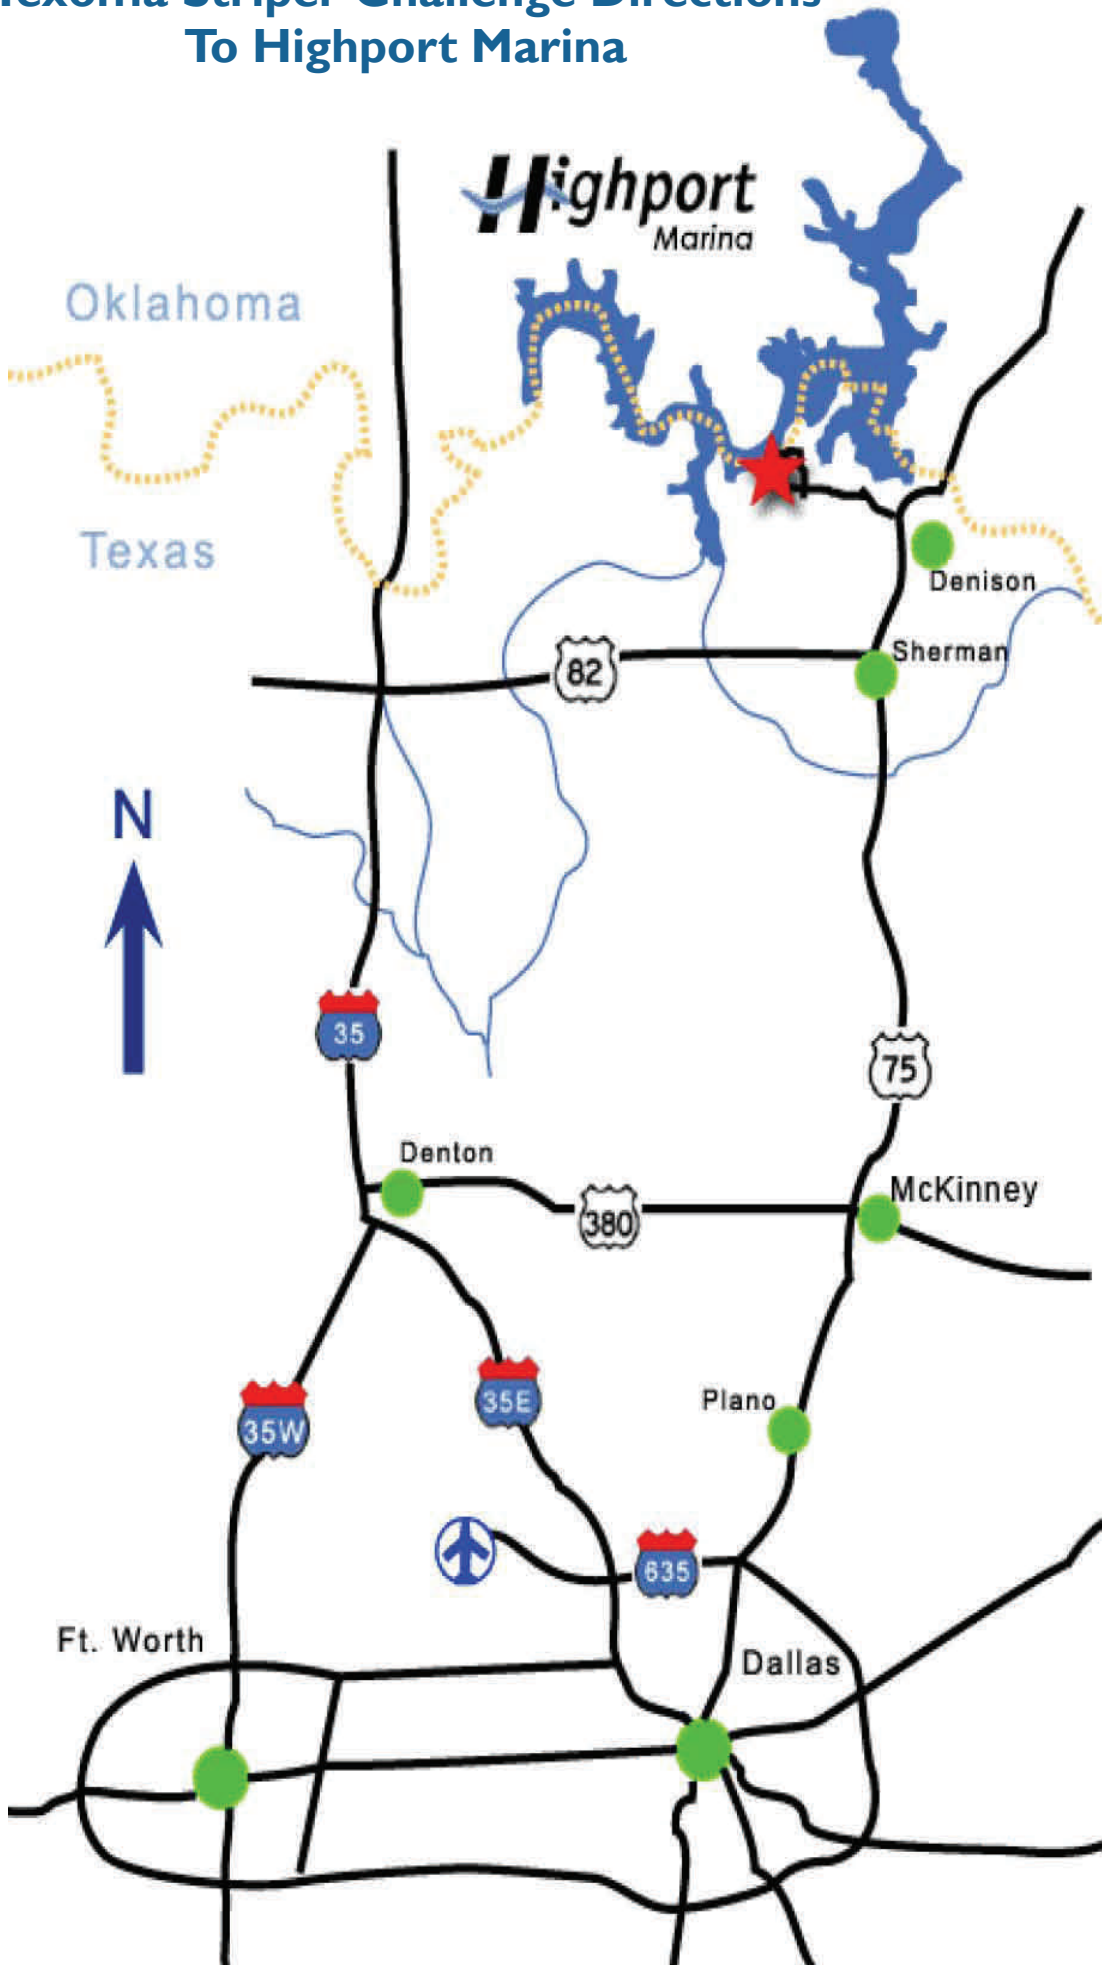

Texoma Stripper Challenge Directions To Highport Marina

From Dallas

Take Highway 75 (North) to Denison, TX. Take exit #69 (Highway 120) and turn left. Take Hwy. 120 approximately 5 miles into Pottsboro where highway 120 will then veer off to the right (north). Continue on Highway 120 approximately 5 miles to Highport Rd. (Mobil station) and turn left. Highport Rd. will take you into the Marina and Pompanos. Welcome to Highport Marina!